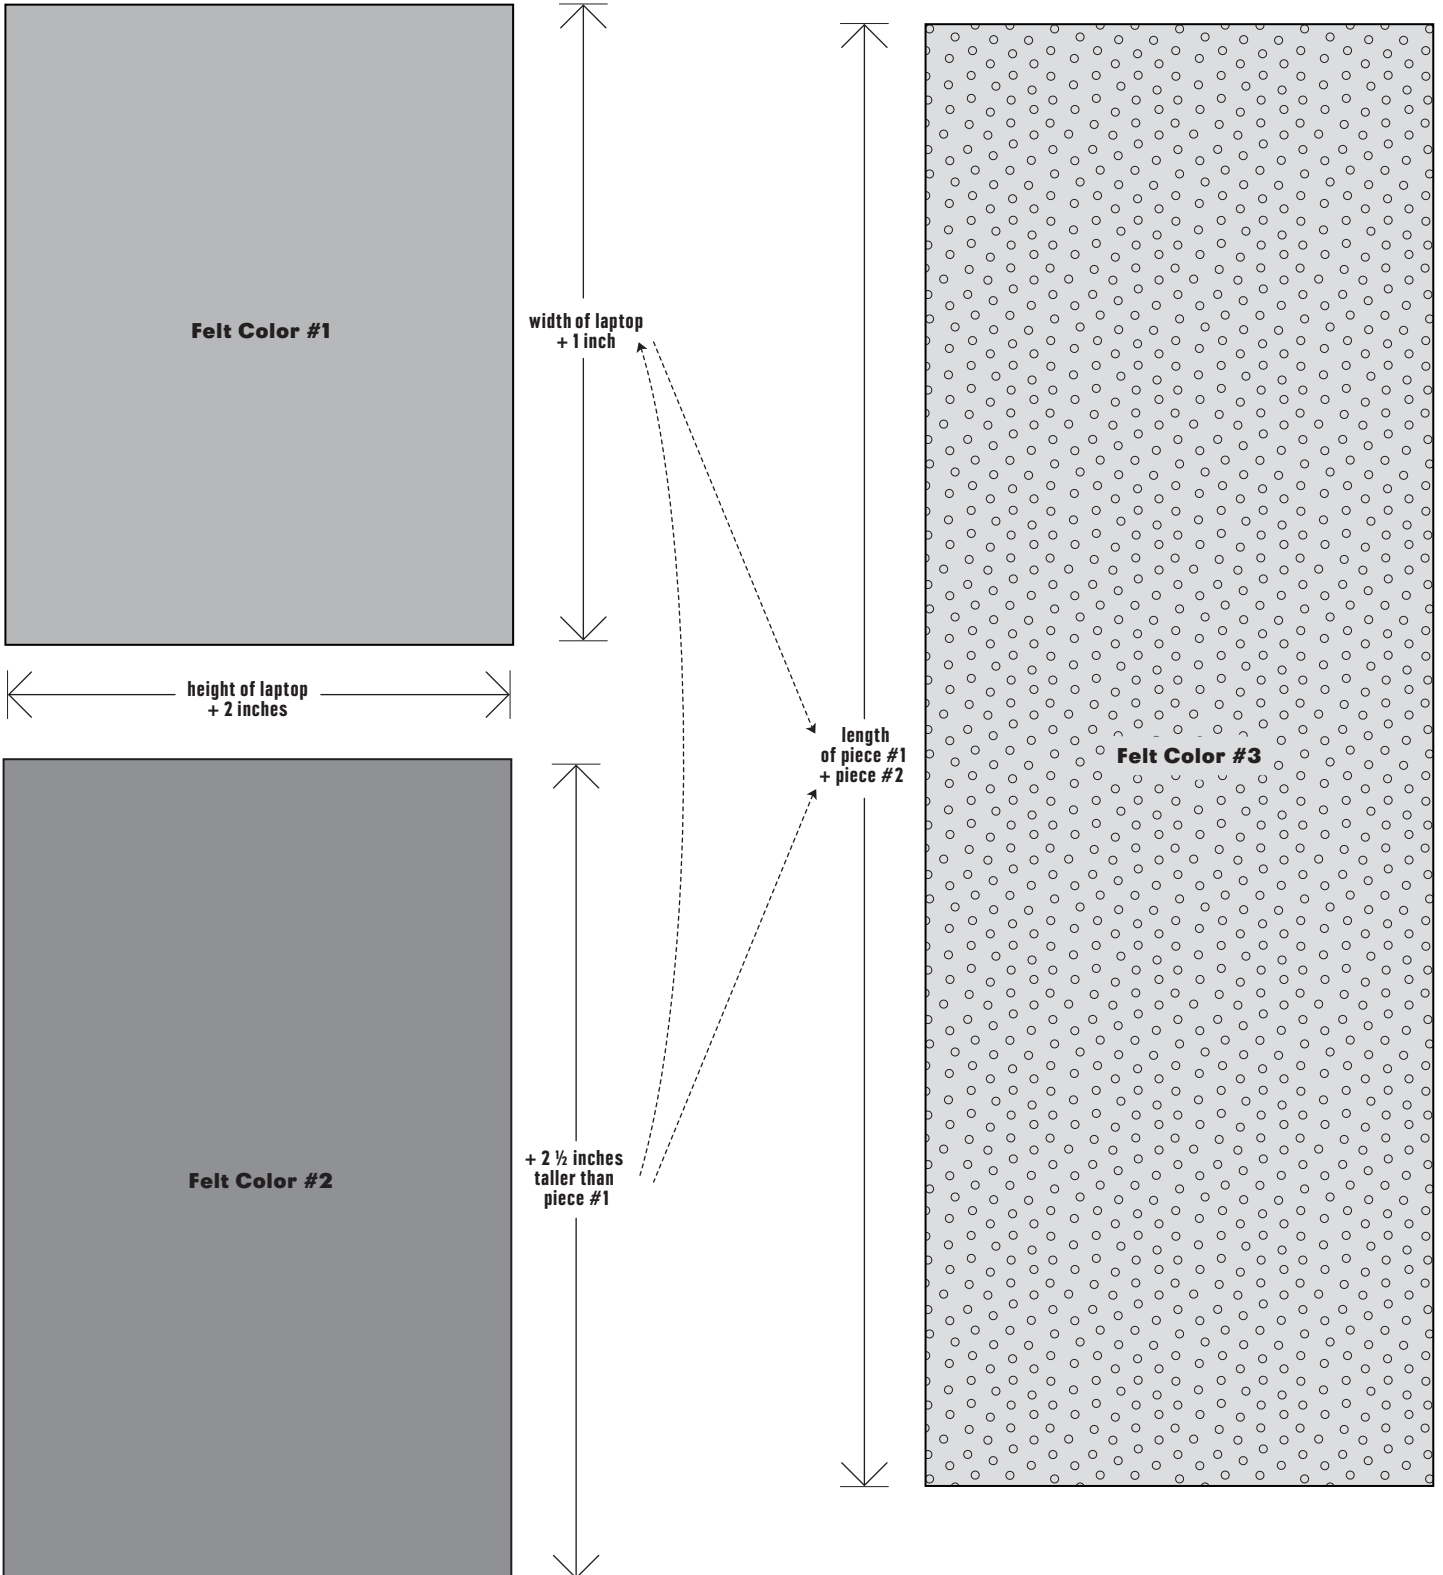

MEGA BITE MONSTER

Use these patterns to make your own laptop case like on page 76. First determine the size of the three felt rectangles by measuring your laptop. Then use the pattern to cut out the monster face shapes at actual size.

KID MADE MODERN

eyes

layer 2 pieces
for the nose