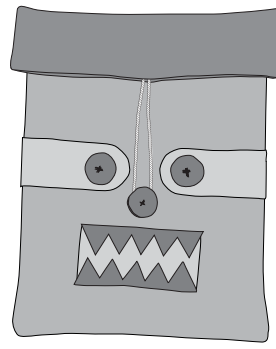

MEGA BITE MONSTER

Use these patterns to make your own laptop case like on page 76. First determine the size of the three felt rectangles by measuring your laptop. Then use the pattern to cut out the monster face shapes at actual size.

KID MADE MODERN

eyes

layer 2 pieces
for the nose